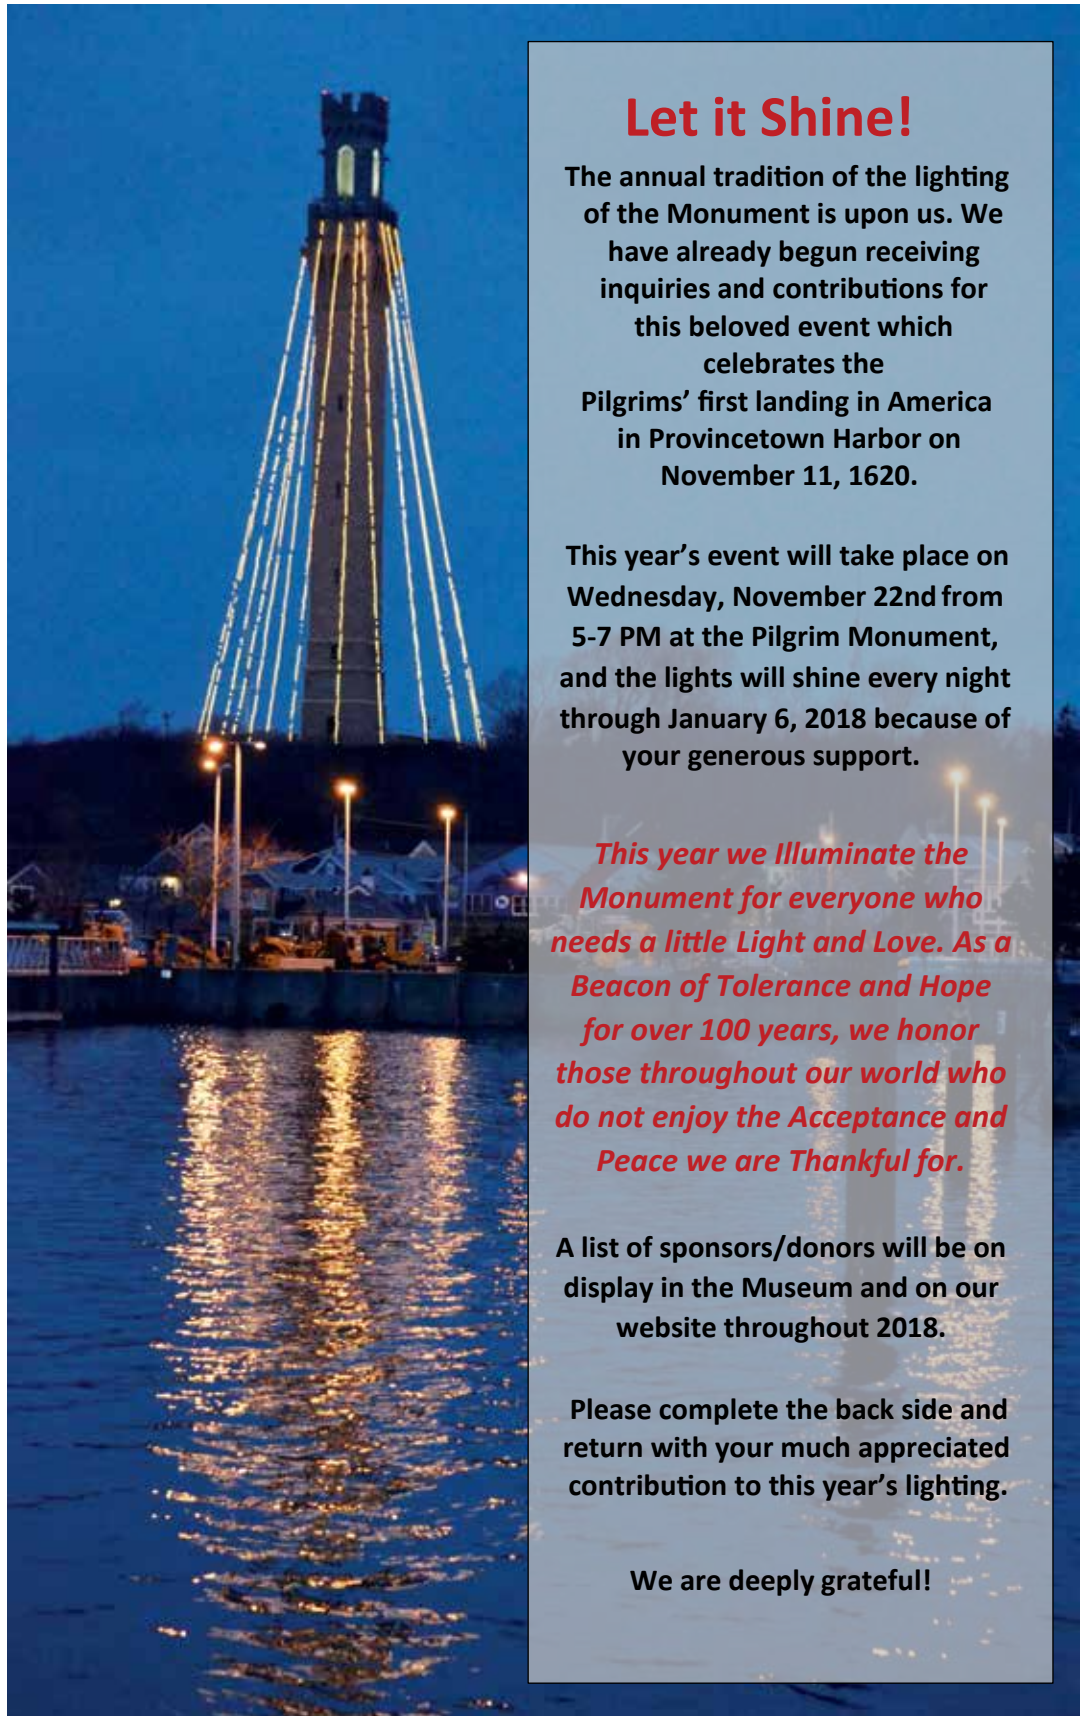

## Let it Shine!

The annual tradition of the lighting of the Monument is upon us. We have already begun receiving inquiries and contributions for this beloved event which celebrates the Pilgrims' first landing in America in Provincetown Harbor on November 11, 1620.

This year's event will take place on Wednesday, November 22nd from 5-7 PM at the Pilgrim Monument, and the lights will shine every night through January 6, 2018 because of your generous support.

*This year we illuminate the Monument for everyone who needs a little Light and Love. As a Beacon of Tolerance and Hope for over 100 years, we honor those throughout our world who do not enjoy the Acceptance and Peace we are Thankful for.*

A list of sponsors/donors will be on display in the Museum and on our website throughout 2018.

Please complete the back side and return with your much appreciated contribution to this year's lighting.

**We are deeply grateful!**

# Let It Shine in 2017!

I/we would like the Pilgrim Monument to shine as a beacon of our appreciation in the 2017-18 season as:

- Radiant \$1000
- Luminary \$500
- Thanksgiving Eve & Day \$300
- Christmas Eve & Day \$250
- New Year's Eve & Day \$250
- One Weekend \$150
- One Evening \$75
- Four Hours \$50
- Two Hours \$30